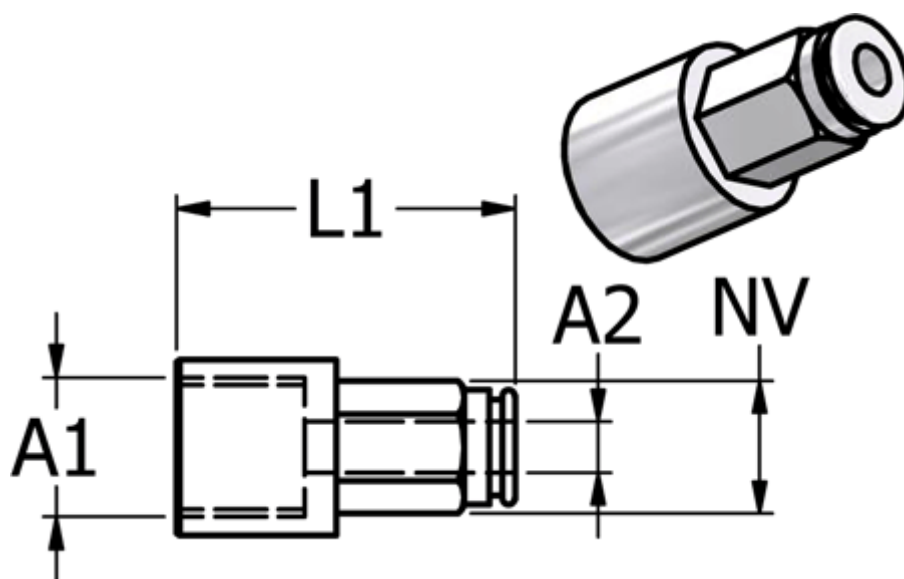

Article number: 5868460186

Description: Metal Push-in fitting 846.018-6, &Oslash6-G 1/8"  
Straight union with FPM O-ring

## Measures

Ext. hose diameter A2 = 6

L1 = 27

NV = 11

Thread A1 = G 1/8"